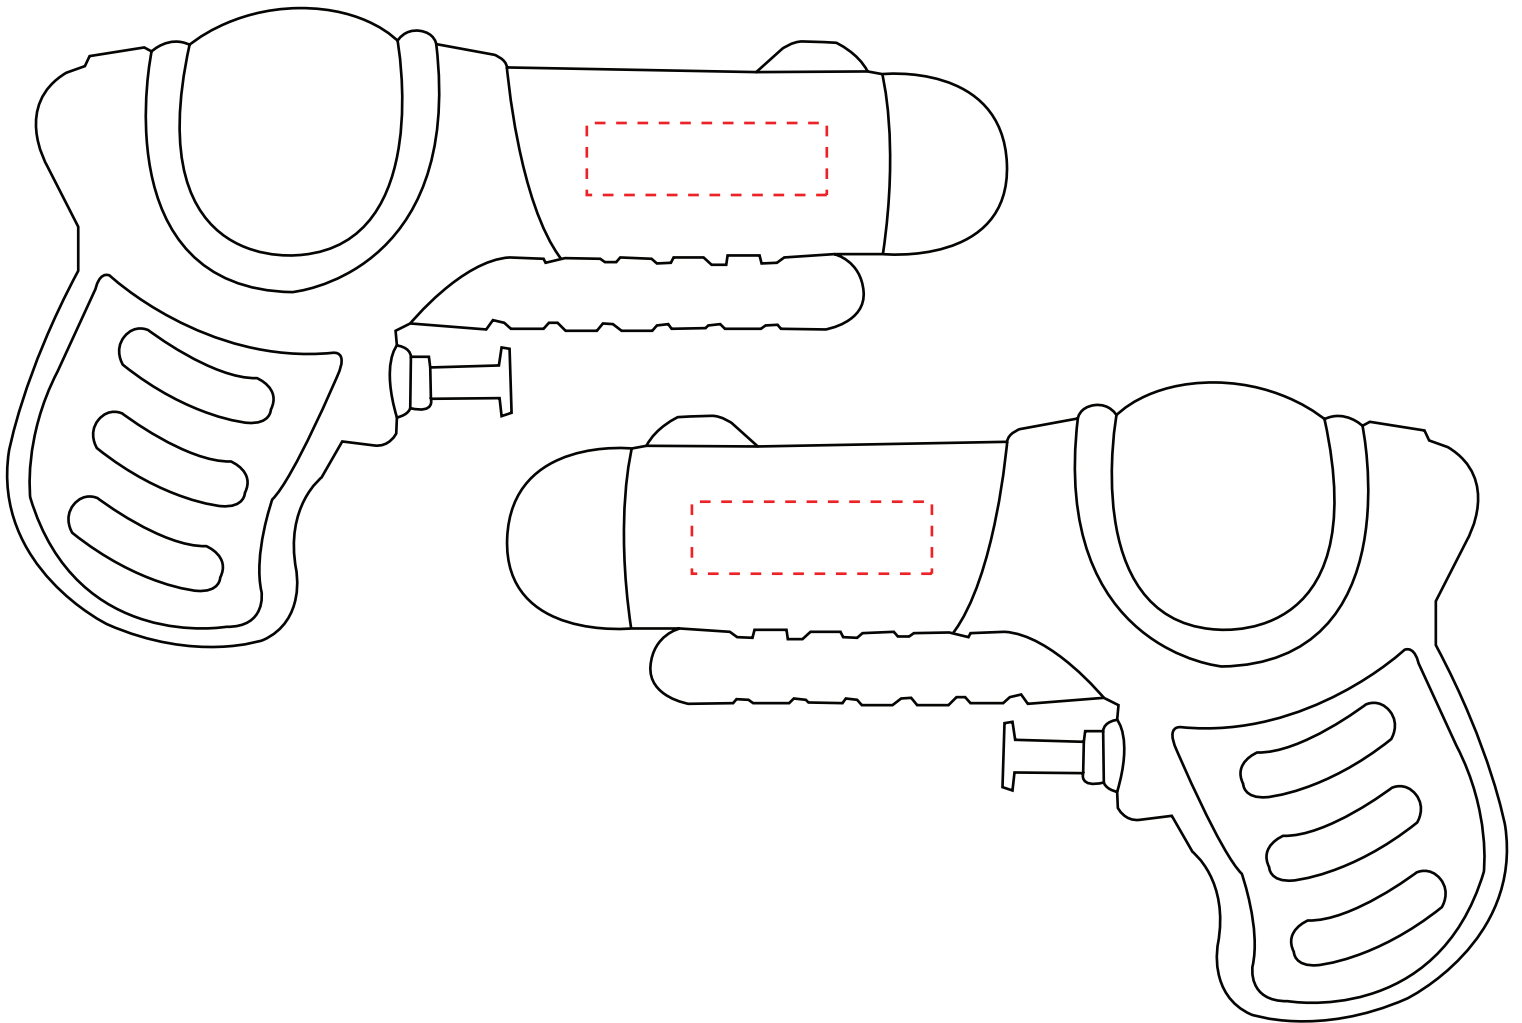

VIECO Inc. - Promotionchoice.com

Proof Sheet - Water Shooter

Imprint Area: Location 1: 1 1/4" x 3/8"; Location 2: 3/4" dia

Ink Color:

Small detail will fill in

Note: Virtual Proofs are intended to be an approximate representation of what a client's logo might look like on our products. Logos and information printed on actual pieces may vary in color & size.